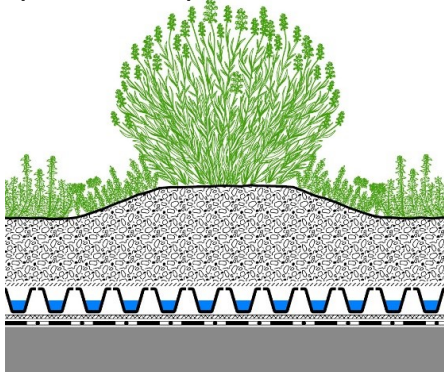

System Build-up

Vegetation according to plant list

- System substrate "Roof garden"
- Filter Sheet SF / Aquafleece® AF 300 with driplines
- Floradrain® FD 40-E
- Protection Mat SSM 45
- Roof construction with root resistant waterproofing