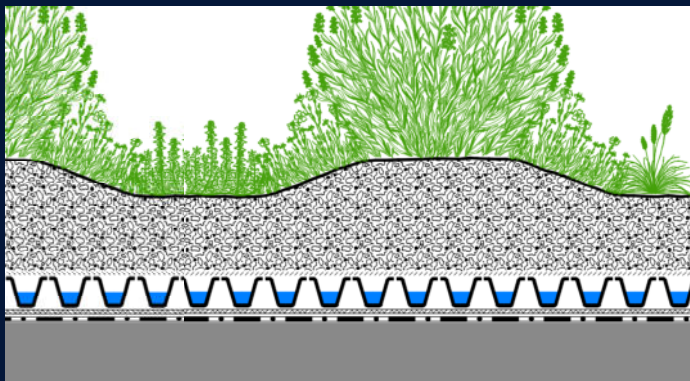

SYSTEM BUILD-UP

Vegetation according to plant list

System substrate "Roof garden"

Filter Sheet SF / Aquafleece® AF 300
with driplines
Floradrain® FD 40-E
Protection Mat SSM 45

Roof construction with root resistant waterproofing

CONCEPTION

High above the busy dockland area of Barcelona, a seemingly wild roof garden graces the historic building complex of Porxos d'en Xifré. It is a genuine attraction in Barcelona because, as the story goes, Pablo Picasso painted his very first city-scapes from this roof. The accessible roof offers a wonderful place of retreat, a world all to itself in the middle of this bustling city. The Protection Mat SSM 45 is used as the base layer of the Zinco system build-up, followed by the drainage and water storage element Floradrain® FD 40-E. After the

drainage layer which was in-stalled right across the roof, Filter Sheet SF was fitted in the pathway areas and also about 10 cm of Zincolit® crushed tiles. In subsequent planted areas, Aquafleece® AF 300 was used as the covering. Driplines are attached with velcro to this high-capillary fleece made of polyacrylic fibres at intervals of approximately 500 mm, and they are used for underfloor irrigation. Porxos d'en Xifré won the European Bauhaus Prize 2021 in the category "Preserved and transformed cultural heritage".

The drainage and water storage elements Floradrain® FD 40-E are installed across the entire roof and Aquafleece® AF 300, with its driplines, is installed in the plant areas for underfloor irrigation.

Both the Zinco roof garden substrate made from recycled crushed clay tiles and the lime mortar for the boundaries are sustainable and natural products.