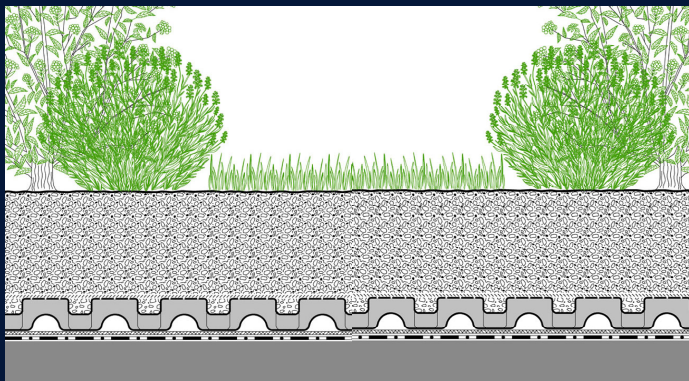

SYSTEM BUILD-UP

Plant layer

System Substrate, 250–1000 mm

Filter Sheet SF
Floradrain® FD 60 infilled with Zincolit® Plus
Protection Mat ISM 50
Roof construction with root resistant water proofing

CONCEPTION

On the Greek peninsula of Peloponnese, a hotel complex was laid out in untouched landscape, which, thanks to its unique hillside offers spectacular views of the country -typical olive groves and the bright blue Aegean Sea. The design of the luxury resort is strongly influenced by classical Greek architecture, yet it is modern in its attitude and construction techniques.

In order to perfectly integrate the 38 freestanding pavilions and a variety of Aman residences into the surroundings, their flat roofs were provided with

greenery. Its character was largely orientated to the given natural vegetation. Due to the climatic conditions, all planted areas were provided with drip irrigation. On the pavilion roofs system build-ups based on the Floradrain® FD 40-E element were installed, on more intensively used surfaces Floradrain® FD 60 or even Elastodrain® EL 202 were applied.